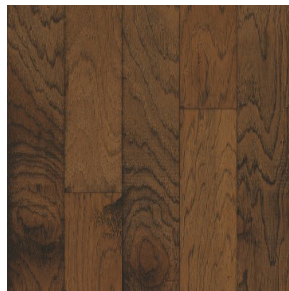

Medium Tan
EHHW53L04W