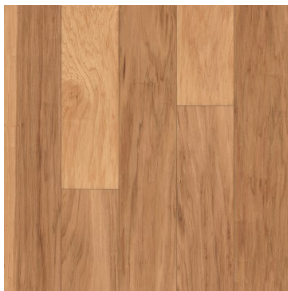

Capella® Hickory Wirebrushed

Hickory

Natural
EHHW53L01W