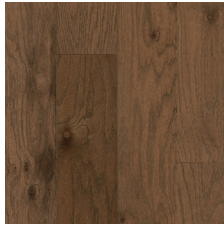

Bruce[®]

PHOTO: Storm Point, Oak, EKAH72L09S

AMERICAN HONOR™ | ENGINEERED HARDWOOD

American Made Quality and Beautiful Design

- Scratch resistant performance with on-trend matte finish
- Lightly brushed texture enhances the natural character of the wood
- Beauty and durability at a competitive price

Sand Bank
6-1/2" EKAH72L02S

Gunstock
6-1/2" EKAH72L03S

Hill Top
6-1/2" EKAH72L04S

Of The Woods
6-1/2" EKAH72L05S

Weathered Steel
6-1/2" EKAH72L07S

Wind Haven
6-1/2" EKAH72L08S

Storm Point
6-1/2" EKAH72L09S

Cave Hill
6-1/2" EKAH72L10S

Highland Trail
6-1/2" EKAH72L06S

AMERICAN HONOR ENGINEERED

SPECIES	Oak	THICKNESS	3/8" (nominal); 0.312" (actual)	PLANK LENGTH(S)	10" to 48"	CARTONS PER PALLET	36
WIDTH	6-1/2"	GLOSS	Low	SQ FT PER CARTON	30.5	FINISH	Scratch Resistant Performance
EDGE DETAIL	Micro-beveled edges and ends			BOARD-TO-BOARD VARIATION	Most		
INSTALLATION	Float, Glue, Staple Below / On / Above Ground Level			WARRANTY	25-Year Limited Residential		