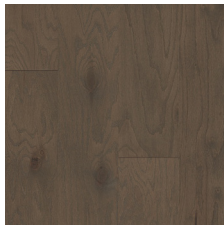

Sand Bank
6-1/2" EKAH72L02S

Gunstock
6-1/2" EKAH72L03S

Hill Top
6-1/2" EKAH72L04S

Of The Woods
6-1/2" EKAH72L05S

Weathered Steel
6-1/2" EKAH72L07S

Wind Haven
6-1/2" EKAH72L08S

Storm Point
6-1/2" EKAH72L09S

Cave Hill
6-1/2" EKAH72L10S

Highland Trail
6-1/2" EKAH72L06S

AMERICAN HONOR ENGINEERED

SPECIES	Oak	THICKNESS	3/8" (nominal); 0.312" (actual)	PLANK LENGTH(S)	10" to 48"	CARTONS PER PALLET	36
WIDTH	6-1/2"	GLOSS	Low	SQ FT PER CARTON	30.5	FINISH	Scratch Resistant Performance
EDGE DETAIL	Micro-beveled edges and ends			BOARD-TO-BOARD VARIATION	Most		
INSTALLATION	Float, Glue, Staple Below / On / Above Ground Level			WARRANTY	25-Year Limited Residential		