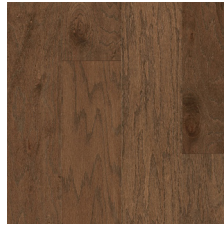

Bruce[®]

PHOTO: Storm Point, Oak, EKAH72L09S

AMERICAN HONOR™ | ENGINEERED HARDWOOD

American Made Quality and Beautiful Design

- Scratch resistant performance with on-trend matte finish
- Lightly brushed texture enhances the natural character of the wood
- Beauty and durability at a competitive price

25-YEAR LIMITED
RESIDENTIAL WARRANTY

MADE IN THE USA

American Honor™ hardwood floors feature more than 90% domestic content.

SEMPER PARATI
SCS Global Services

AMERICAN HONOR™ | ENGINEERED HARDWOOD

OAK

American Natural
6-1/2" EKAH72L01S

Sand Bank
6-1/2" EKAH72L02S

Gunstock
6-1/2" EKAH72L03S

Hill Top
6-1/2" EKAH72L04S

Of The Woods
6-1/2" EKAH72L05S

Weathered Steel
6-1/2" EKAH72L07S

Wind Haven
6-1/2" EKAH72L08S

Storm Point
6-1/2" EKAH72L09S

Cave Hill
6-1/2" EKAH72L10S

Highland Trail
6-1/2" EKAH72L06S

AMERICAN HONOR ENGINEERED

SPECIES	Oak	THICKNESS	3/8" (nominal); 0.312" (actual)	PLANK LENGTH(S)	10" to 48"	CARTONS PER PALLET	36
WIDTH	6-1/2"	GLOSS	Low	SQ FT PER CARTON	30.5	FINISH	Scratch Resistant Performance
EDGE DETAIL	Micro-beveled edges and ends			BOARD-TO-BOARD VARIATION	Most		
INSTALLATION	Float, Glue, Staple Below / On / Above Ground Level			WARRANTY	25-Year Limited Residential		