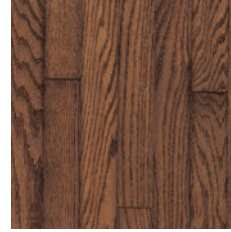

ALL HARTCO SOLID
HARDWOOD FLOORS ARE
PROUDLY MADE IN THE USA.

ASCOT® SOLID HARDWOOD

Hartco®

OAK

Natural
2-1/4"
3-1/4" 5188N
5288N

Topaz
2-1/4"
3-1/4" 5188T
5288T

Chestnut
2-1/4"
3-1/4" 5188CH
5288CH

Sable
2-1/4"
3-1/4" 5188S
5288S

Mink
2-1/4"
3-1/4" 5188M
5288M

ASCOT SOLID							
SPECIES	Oak	THICKNESS	3/4"	PLANK LENGTH(S)	8-1/4" to 84"	CARTONS PER PALLET	32
WIDTHS	2-1/4", 3-1/4"	FINISH	ForEver II™ Satin	SQ FT PER CARTON	2-1/4" - 20, 3-1/4" - 22	SQ FT PER PALLET	2-1/4" - 640, 3-1/4" - 704
EDGE DETAIL	Micro-beveled edges and ends	GLOSS	Medium	BOARD-TO-BOARD COLOR VARIATION	More		
INSTALLATION	Nail; On / Above Ground Level			WARRANTY	25-Year Limited Residential		