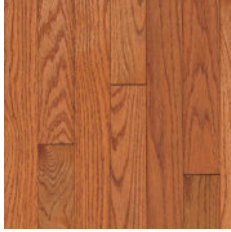

ALL HARTCO SOLID
HARDWOOD FLOORS ARE
PROUDLY MADE IN THE USA.

ASCOT® SOLID HARDWOOD

Hartco®

OAK

Natural
2-1/4"
3-1/4" 5188N
5288N

Topaz
2-1/4"
3-1/4" 5188T
5288T

Chestnut
2-1/4"
3-1/4" 5188CH
5288CH

Sable
2-1/4"
3-1/4" 5188S
5288S

Mink
2-1/4"
3-1/4" 5188M
5288M

ASCOT SOLID							
SPECIES	Oak	THICKNESS	3/4"	PLANK LENGTH(S)	8-1/4" to 84"	CARTONS PER PALLET	32
WIDTHS	2-1/4", 3-1/4"	FINISH	ForEver II™ Satin	SQ FT PER CARTON	2-1/4" - 20, 3-1/4" - 22	SQ FT PER PALLET	2-1/4" - 640, 3-1/4" - 704
EDGE DETAIL	Micro-beveled edges and ends	GLOSS	Medium	BOARD-TO-BOARD COLOR VARIATION	More		
INSTALLATION	Nail; On / Above Ground Level			WARRANTY	25-Year Limited Residential		