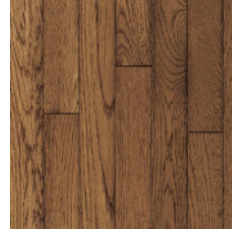

ALL HARTCO SOLID
HARDWOOD FLOORS ARE
PROUDLY MADE IN THE USA.

ASCOT® SOLID HARDWOOD

Hartco®

OAK

Natural
2-1/4"
3-1/4" 5188N
5288N

Topaz
2-1/4"
3-1/4" 5188T
5288T

Chestnut
2-1/4"
3-1/4" 5188CH
5288CH

Sable
2-1/4"
3-1/4" 5188S
5288S

Mink
2-1/4"
3-1/4" 5188M
5288M

ASCOT SOLID							
SPECIES	Oak	THICKNESS	3/4"	PLANK LENGTH(S)	8-1/4" to 84"	CARTONS PER PALLET	32
WIDTHS	2-1/4", 3-1/4"	FINISH	ForEver II™ Satin	SQ FT PER CARTON	2-1/4" - 20, 3-1/4" - 22	SQ FT PER PALLET	2-1/4" - 640, 3-1/4" - 704
EDGE DETAIL	Micro-beveled edges and ends	GLOSS	Medium	BOARD-TO-BOARD COLOR VARIATION	More		
INSTALLATION	Nail; On / Above Ground Level			WARRANTY	25-Year Limited Residential		