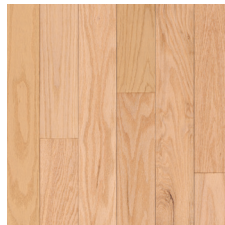

Showcasing the Beauty and Character of Oak

- Made from select and premium grade Appalachian Oak
- Delivers greater stability and color consistency, with fewer streaks and knots
- Beautiful colors accentuate the natural grain pattern and character of oak
- Features Dura-Luster® Plus coating, a multi-layer finish and highest level of protection

50-YEAR LIMITED RESIDENTIAL WARRANTY

ALL BRUCE SOLID HARDWOOD FLOORS ARE PROUDLY MADE IN THE USA.

OAK

Marsh View
3-1/4" CB3215LG
5" CB5215LG

Tawny Beach
3-1/4" CB3210LG
5" CB5210LG

Splendid Harmony
3-1/4" CB3240LG
5" CB5240LG

Timeless Appeal
3-1/4" CB3250LG
5" CB5250LG

Autumn Forest
3-1/4" CB3255LG
5" CB5255LG

DUNDEE SOLID							
SPECIES	Oak	THICKNESS	3/4"	PLANK LENGTH(S)	8.25"-84"	TEXTURE	Smooth
WIDTH	3-1/4", 5"	GLOSS	Low	FINISH	Dura-Luster® Plus Urethane		
EDGE DETAIL	Micro-beveled edges and square ends			BOARD-TO-BOARD VARIATION	More		
INSTALLATION	Nail On / Above Ground Level			WARRANTY	50-Year Limited Residential, Lifetime Structural Warranty		
SQ FT PER CARTON	3-1/4" - 22 5" - 23.5	CARTONS PER PALLET	3-1/4" - 32 5" - 40	SQ FT PER PALLET	3-1/4" - 704 5" - 940	PALLETS PER TRUCK/CONTAINER	3-1/4" - 21 5" - 16