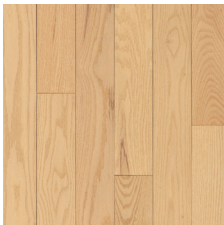

Showcasing the Beauty and Character of Oak

- Made from select and premium grade Appalachian Oak
- Delivers greater stability and color consistency, with fewer streaks and knots
- Beautiful colors accentuate the natural grain pattern and character of oak
- Features Dura-Luster® Plus coating, a multi-layer finish and highest level of protection

50-YEAR LIMITED RESIDENTIAL WARRANTY

ALL BRUCE SOLID HARDWOOD FLOORS ARE PROUDLY MADE IN THE USA.

OAK

Marsh View
3-1/4" CB3215LG
5" CB5215LG

Tawny Beach
3-1/4" CB3210LG
5" CB5210LG

Splendid Harmony
3-1/4" CB3240LG
5" CB5240LG

Timeless Appeal
3-1/4" CB3250LG
5" CB5250LG

Autumn Forest
3-1/4" CB3255LG
5" CB5255LG

DUNDEE SOLID							
SPECIES	Oak	THICKNESS	3/4"	PLANK LENGTH(S)	8.25"-84"	TEXTURE	Smooth
WIDTH	3-1/4", 5"	GLOSS	Low	FINISH	Dura-Luster® Plus Urethane		
EDGE DETAIL	Micro-beveled edges and square ends			BOARD-TO-BOARD VARIATION	More		
INSTALLATION	Nail On / Above Ground Level			WARRANTY	50-Year Limited Residential, Lifetime Structural Warranty		
SQ FT PER CARTON	3-1/4" - 22 5" - 23.5	CARTONS PER PALLET	3-1/4" - 32 5" - 40	SQ FT PER PALLET	3-1/4" - 704 5" - 940	PALLETS PER TRUCK/CONTAINER	3-1/4" - 21 5" - 16