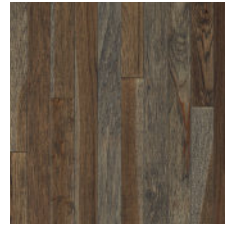

Bruce®

PHOTO: Warm Evening, Hickory, BRAT29SH02S

AMERICAN TREASURES™ | SOLID HARDWOOD

American Made Quality and Beautiful Design

Character-rich hickory planks are enhanced with a proprietary staining treatment to create a fresh, modern feel. Constructed exclusively from 100% Solid Appalachian Hardwood, the organic beauty, strength and quality provides your home the durability it demands.

- High character content is what makes a Hickory floor naturally beautiful
- Genuine Hickory hardwood adds character to your space
- 100% real wood made with solid Appalachian lumber
- Features Dura-Luster® Plus coating for premium protection against scratches, scuffs and stains

50-YEAR LIMITED
RESIDENTIAL WARRANTY

**ALL BRUCE SOLID HARDWOOD FLOORS
ARE PROUDLY MADE IN THE USA.**

Bruce®

AMERICAN TREASURES™ | SOLID HARDWOOD

HICKORY

Natural
2-1/4" **BRAT29SH01S**

Warm Evening
2-1/4" **BRAT29SH02S**

Last Fall
2-1/4" **BRAT29SH03S**

Woodland View
2-1/4" **BRAT29SH04S**

Beach Cove
2-1/4" **BRAT29SH05S**

AMERICAN TREASURES SOLID							
SPECIES	Hickory	THICKNESS	3/4"	PLANK LENGTH(S)	8.25"-84"	TEXTURE	Smooth
WIDTH	2-1/4"	GLOSS	Low	FINISH	Dura-Luster® Plus Urethane		
EDGE DETAIL	Micro-beveled edges and square ends			BOARD-TO-BOARD VARIATION	Most		
INSTALLATION	Nail On / Above Ground Level			WARRANTY	50-Year Limited Residential, Lifetime Structural Warranty		
SQ FT PER CARTON	20	CARTONS PER PALLET	32	SQ FT PER PALLET	640	PALLETS PER TRUCK/CONTAINER	20