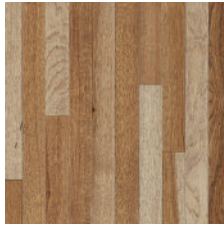

Bruce®

PHOTO: Warm Evening, Hickory, BRAT29SH02S

AMERICAN TREASURES™ | SOLID HARDWOOD

American Made Quality and Beautiful Design

Character-rich hickory planks are enhanced with a proprietary staining treatment to create a fresh, modern feel. Constructed exclusively from 100% Solid Appalachian Hardwood, the organic beauty, strength and quality provides your home the durability it demands.

- High character content is what makes a Hickory floor naturally beautiful
- Genuine Hickory hardwood adds character to your space
- 100% real wood made with solid Appalachian lumber
- Features Dura-Luster® Plus coating for premium protection against scratches, scuffs and stains

50-YEAR LIMITED
RESIDENTIAL WARRANTY

**ALL BRUCE SOLID HARDWOOD FLOORS
ARE PROUDLY MADE IN THE USA.**

Bruce®

AMERICAN TREASURES™ | SOLID HARDWOOD

HICKORY

Natural
2-1/4" **BRAT29SH01S**

Warm Evening
2-1/4" **BRAT29SH02S**

Last Fall
2-1/4" **BRAT29SH03S**

Woodland View
2-1/4" **BRAT29SH04S**

Beach Cove
2-1/4" **BRAT29SH05S**

AMERICAN TREASURES SOLID							
SPECIES	Hickory	THICKNESS	3/4"	PLANK LENGTH(S)	8.25"-84"	TEXTURE	Smooth
WIDTH	2-1/4"	GLOSS	Low	FINISH	Dura-Luster® Plus Urethane		
EDGE DETAIL	Micro-beveled edges and square ends			BOARD-TO-BOARD VARIATION	Most		
INSTALLATION	Nail On / Above Ground Level			WARRANTY	50-Year Limited Residential, Lifetime Structural Warranty		
SQ FT PER CARTON	20	CARTONS PER PALLET	32	SQ FT PER PALLET	640	PALLETS PER TRUCK/CONTAINER	20