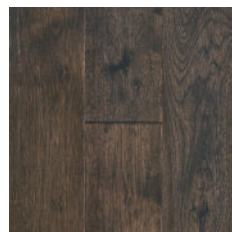

## HICKORY

Warm Brown  
6-1/4" EHRL63L25W

Rawhide  
5-1/4" EHRL53L30H

Black Brown  
7-1/4" EHRL73L45W

Light Gray  
6-1/4" EHRL63L65W

Dark Gray  
7-1/4" EHRL73L75H

HISTORIC REVEAL ENGINEERED							
SPECIES	Hickory	THICKNESS	3/8"	FACE VENEER	5-1/4" - 1.2 mm Rotary, 6-1/4" - 1.2 mm Rotary, 7-1/4" - 1.2 mm Sliced		
WIDTHS	5-1/4", 6-1/4", 7-1/4"	GLOSS	Low	FINISH	Urethane	TEXTURE	Wire-Brushed, Hand-Scraped
BEVEL DETAIL	Micro-beveled edges and ends			LENGTH	5-1/4" - Varying 15.75" to 48", 6-1/4" - Varying 15.75" to 48", 7-1/4" - Varying 15.75" to 72"		
INSTALLATION	Locking; Below / On / Above Ground Level			WARRANTY	25-Year Limited Residential		
SQ FT PER CARTON	5-1/4" - 28.1, 6-1/4" - 30.63, 7-1/4" - 32.63	CARTONS PER PALLET	5-1/4" - 24, 6-1/4" - 24, 7-1/4" - 40	SQ FT PER PALLET	5-1/4" - 674.4, 6-1/4" - 735.12, 7-1/4" - 1305.2	PALLETS PER TRUCK/CONTAINER	5-1/4" - 42, 6-1/4" - 39, 7-1/4" - 24