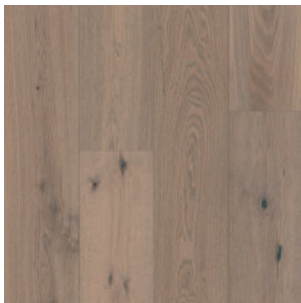

BIXBY TRAIL
TR12383