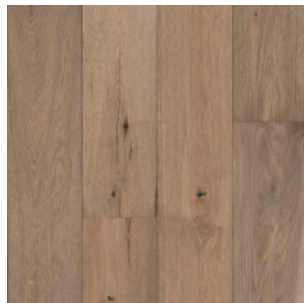

BRIDGEWATER
TR12380