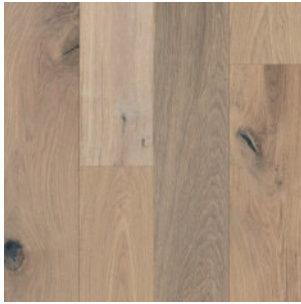

BIXBY TRAIL
TR12383

BRIDGEWATER
TR12380

FERNWOOD TRAIL
TR1K375

HEARST
TR1K376

LISERAN BEACH
TR12378

MISTY CANYON
TR1K377

PARTINGTON
TR12382

SAND DOLLAR
TR12381

LA GRANDE SUR
TR1K374

SUNSET COAST
TR12379

JADE COVE
TR12638

WILLOW CREEK
TR12639

Application GRADE LEVEL APPLICATION

Above Ground

Ground Level

Below Grade