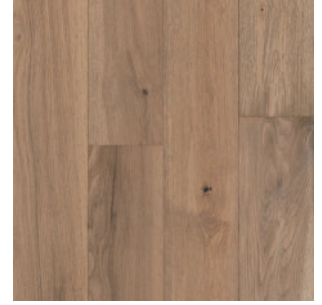

BIXBY TRAIL
TR12383

BRIDGEWATER
TR12380

FERNWOOD TRAIL
TR1K375

HEARST
TR1K376

LISERAN BEACH
TR12378

MISTY CANYON
TR1K377

PARTINGTON
TR12382

SAND DOLLAR
TR12381

LA GRANDE SUR
TR1K374

SUNSET COAST
TR12379

JADE COVE
TR12638

WILLOW CREEK
TR12639

Application GRADE LEVEL APPLICATION

Above Ground

Ground Level

Below Grade