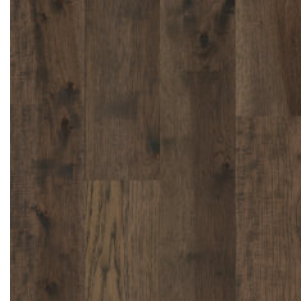

BIXBY TRAIL
TR12383

BRIDGEWATER
TR12380

FERNWOOD TRAIL
TR1K375

HEARST
TR1K376

LISERAN BEACH
TR12378

MISTY CANYON
TR1K377

PARTINGTON
TR12382

SAND DOLLAR
TR12381

LA GRANDE SUR
TR1K374

SUNSET COAST
TR12379

JADE COVE
TR12638

WILLOW CREEK
TR12639

Application GRADE LEVEL APPLICATION

Above Ground

Ground Level

Below Grade