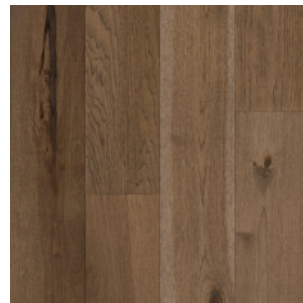

FERNWOOD TRAIL
TR1K375