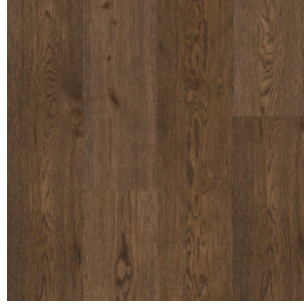

BIXBY TRAIL
TR12383

BRIDGEWATER
TR12380

FERNWOOD TRAIL
TR1K375

HEARST
TR1K376

LISERAN BEACH
TR12378

MISTY CANYON
TR1K377

PARTINGTON
TR12382

SAND DOLLAR
TR12381

LA GRANDE SUR
TR1K374

SUNSET COAST
TR12379

JADE COVE
TR12638

WILLOW CREEK
TR12639

Application GRADE LEVEL APPLICATION

Above Ground

Ground Level

Below Grade