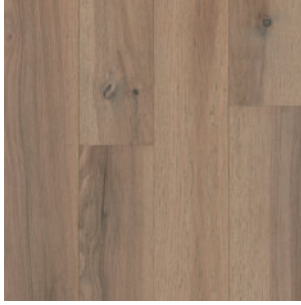

BIXBY TRAIL
TR12383

BRIDGEWATER
TR12380

FERNWOOD TRAIL
TR1K375

HEARST
TR1K376

LISERAN BEACH
TR12378

MISTY CANYON
TR1K377

PARTINGTON
TR12382

SAND DOLLAR
TR12381

LA GRANDE SUR
TR1K374

SUNSET COAST
TR12379

JADE COVE
TR12638

WILLOW CREEK
TR12639

Application GRADE LEVEL APPLICATION

Above Ground

Ground Level

Below Grade