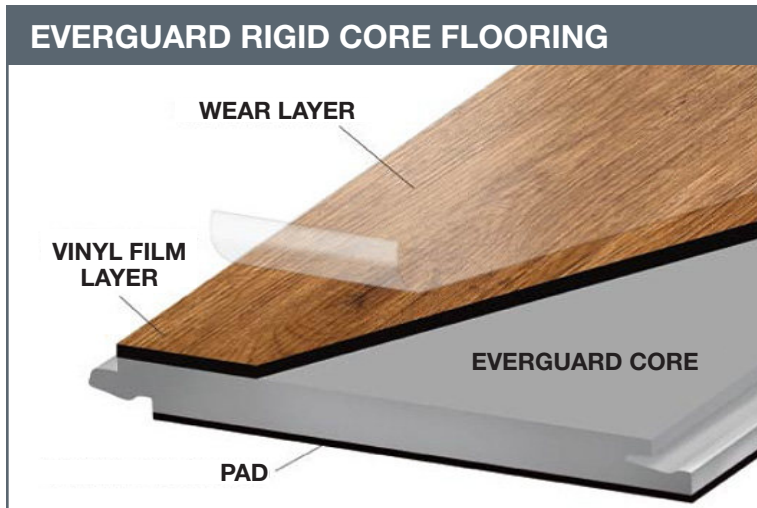

Enduring **Beauty**, Designed to Last a **Lifetime**

**100%
Waterproof**

**Scratch &
Dent Resistant**

**Kid & Pet
Friendly**

**Installs on
Every Level**

FEATURES	BENEFITS
<p>CORE: The Everguard core construction eliminates air pockets, which results in increased product hardness and protection from moisture.</p>	<p>Delivers 100% waterproof protection.⁽¹⁾ Provides greater impact resistance and dimensional stability for high traffic areas.⁽²⁾</p>
<p>TEMPERATURE: Performs at high temperatures with no crowning, cupping or wear layer delamination.⁽³⁾</p>	<p>No acclimation required. Installs on any level, including three season rooms and rooms with direct sunlight.</p>
<p>LOCK STRENGTH: The Everguard core construction enables precision milling of the lock.</p>	<p>Makes installation easy and fast.</p>

Reference Footnotes: (1) As tested when installed in areas of high humidity over concrete subfloors. (2) As tested according to ASTM F3261. (3) As tested according to ASTM F3261.

CLASSIC

Timeless Look
RKEG60L01E

PHOTO: Ocean Style, Pine, RKEG70L04E

	CLASSIC	CLASSIC PLUS	TRENDING
APPEARANCE	White Oak and Rustic Oak	Oak	White Oak, Pine and Rustic Oak
STRUCTURE	Vinyl Film + Everguard™ Core + Pad		
SIZE	5.79" x 48"	7.87" x 60"	7.1" x 60"
THICKNESS	5 mm = 4 mm + 1 mm pad attached		6 mm = 5 mm + 1 mm pad attached
WEAR LAYER	12 mil		20 mil
EMBOSSING	Wood Grain		
GLOSS	Low		
EDGE DETAIL	Micro-beveled edges and ends	Painted micro-beveled edges and ends	
BOARD TO BOARD VARIATION	More		
INSTALLATION	Locking, Below / On / Above Ground Level Optional Installation: Glue Down - Bruce® TuffLink™ Residential Resilient Adhesive		
WARRANTY	35-Year Limited Warranty, Residential Use		Lifetime Limited Warranty, Residential Use and 10-Year Limited Warranty, Light Commercial Use