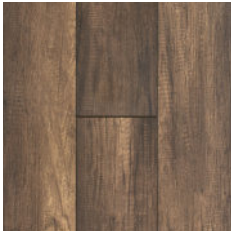

Forest Trek  
8" LFR4384EIR  
EIR

Storyed Mountain  
8" LFR9384OVL  
Overall

Cooler Day  
8" LFR7384OVL  
Overall

Country Retreat  
8" LFR6384OVL  
Overall

Centerpiece Taupe  
8" LFR5384EIR  
EIR

Treasured Piece  
8" LFR8384OVL  
Overall