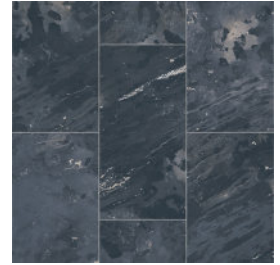

Enhanced Aluminum Oxide coating
for added protection

Design Layer

Base Layer consists
of 75% stone

D4100
Solids, White

D4101
Solids, Betcha Black

D7189
Artisan Forge, White Vague

D7190
Artisan Forge, Twilight Fog

D4023
Lost Empire, Mirage Brown

D4024
Lost Empire, Spiritual Grey

D7161
Curvatures, Planetary Green

D7162
Curvatures, Dynamic Grey

D7163
Curvatures, Night Blue

D7164
Curvatures, Sunrise Dream

D4169
Whispered Essence, Windy Sand

D4174
Whispered Essence, Absinthe Blue

D4177
Whispered Essence, Distinguished Brown

D4178
Whispered Essence, Gravity Black

D4176
Whispered Essence, Hint of Gray

D4179
Whispered Essence, Denim Blue

D4014
Gravity, Muslin Grey

D4015
Gravity, Fog Lapis

D4016
Gravity, Clay

D4017
Gravity, Cream

D4018
Gravity, White

D7361
Grain Directions, Wedgwood Blue

D7362
Grain Directions, Mountain Fog

D7363
Grain Directions, Earth-flax

Alterna® Engineered Stone Tile