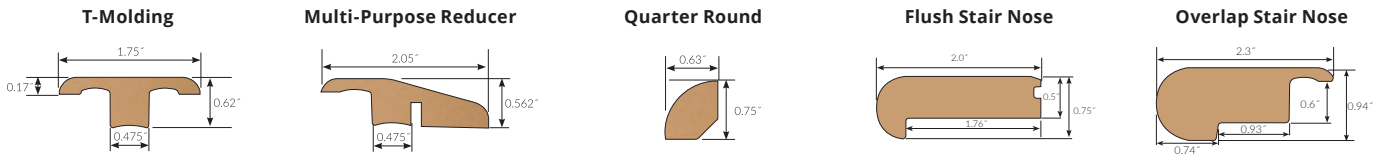

TRAILHEAD™ | TIMBERTRU™

Trim & Molding

We offer a complete selection of coordinating trim and molding that compliments your floor's textures, species and colors, providing the finishing touch.

Important Information

Inspect ALL materials carefully BEFORE installation. Wood is a natural product containing natural characteristics such as variations in color, tone and graining. Some variation in color is to be expected in a natural wood floor. It is the customer and installer's responsibility for final inspection prior to installation. The warranty DOES NOT cover materials with visible defects once they are installed. The manufacturer - retailer will not be responsible for claims arising from flooring that has a greater range of grain / color variation than found in the showroom display samples.

Please note: Extended exposure to natural light can alter the patina of your wood floor.

For the most current warranty and installation information, please visit our website at www.lmflooring.com.