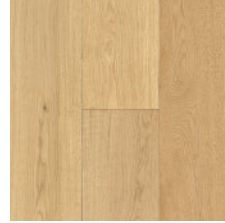

- On-trend wide white oak planks offered in a 9" width
- Clean character grade with minimal knots or streaks
- Low gloss
- Warm and inviting color palette perfect for beach homes or bringing the beauty of the beach into your home

Cape May
9" EK9SB421S

SEABOARD ENGINEERED							
SPECIES	White Oak	THICKNESS	5/8"	FACE VENEER	4 mm		
WIDTH	9"	GLOSS	Low	FINISH	Urethane with AIOx		
EDGE DETAIL	Micro-beveled edges and ends			LENGTH	86.6" max, 21.5" min		
INSTALLATION	Staple with Glue Assist, Glue, Float Below / On / Above Ground Level			WARRANTY	50-Year Limited Residential and 10-Year Limited Commercial		
CARTONS PER PALLET	40	SQ FT PER CARTON	32.65	SQ FT PER PALLET	1,306	PALLETS PER TRUCK/CONTAINER	13