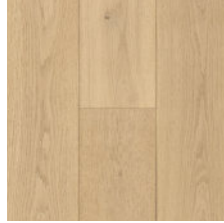

Outer Banks
9" EK9SB431S