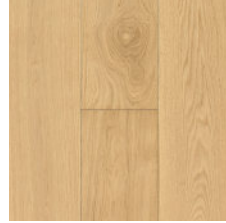

Avalon
9" EK9SB441S