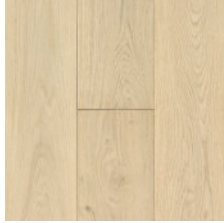

New Port
9" EK9SB411S