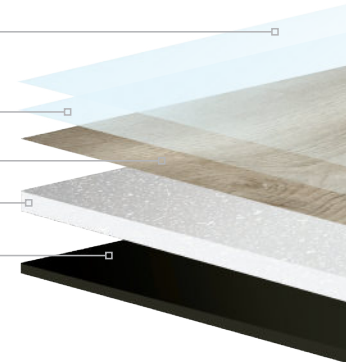

Product Specifications

Core	Rigid Core
Nominal Size	Zen - 7.1" x 60" Paradise - 8.9" x 60"
Overall Thickness	Zen - 5 mm = 4 mm + 1 mm attached pad Paradise - 5.5 mm = 4.5 mm + 1 mm attached pad
Wear Layer	Zen - 12 mil Paradise - 20 mil
Edge Detail	Zen - Painted Micro-bevel Paradise - Micro-bevel
Coverage	Zen - 29.53 sq. ft. per ctn Paradise - 29.67 sq. ft. per ctn
Installation	Locking; Optional Installation: Glue Down Below / On / Above Ground Level
Warranty	Zen - 35-Year Limited Residential Paradise - Lifetime Limited Residential / 10-Year Limited Commercial

Enhanced Urethane Coating

Wear layer

Décor film

Rigid core

Base