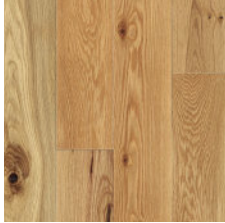

Natural
6" SGEK804S