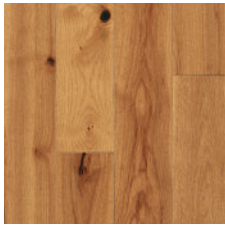

FOLKLORE™ | ENGINEERED HARDWOOD

WHITE OAK

Classic Summer
6" SGEK814S

Natural
6" SGEK804S

Nature Walk
6" SGEK824S

Tranquil Vibe
6" SGEH956S

Autumn Ridge
6" SGEH966S

Harborside Haven
6" SGEK844S

HICKORY

Natural
6" SGEH864S

Whiskey Run
6" SGEH874S

Mountain Shade
6" SGEH894S

FOLKLORE ENGINEERED

SPECIES	Hickory, White Oak	THICKNESS	1/2"	FACE VENEER	3 mm - Sawn	TEXTURE	Smooth
WIDTH	6"	GLOSS	Low	FINISH	Dura-Luster® Plus Urethane		
EDGE DETAIL	Micro-beveled edges and ends			LENGTH	96" max, 9" min		
INSTALLATION	Float, Glue, Staple Below / On / Above Ground Level			WARRANTY	50-Year Limited Residential and 3-Year Limited Light Commercial		
SQ FT PER CARTON	22.5	CARTONS PER PALLET	49	SQ FT PER PALLET	1,102.5	PALLETS PER TRUCK/CONTAINER	18