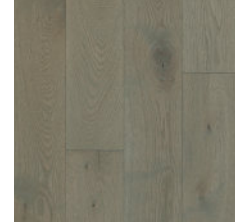

Bruce®

PHOTO: Classic Summer, White Oak, S6EK814S

FOLKLORE™ | ENGINEERED HARDWOOD

Genuine Wood. Modern Style.

Warm Up Your Space with the Timeless Grace of Hardwood

Like a reimagined tradition that reflects the personal tastes of each generation, comes a collection that combines heritage style and modern living. Folklore is a selection of quality-crafted engineered hardwood planks offered in two distinct species, a character-rich hickory and a cleaner white oak with subtle character. Enhanced with modern colors, the result is a soulful floor that sets the stage for every space.

- Fresh, modern colors in a trending 6" wide width with low gloss finish
- Choose between character-rich Hickory and the cleaner look of White Oak
- Durable engineered hardwood planks feature Dura-Luster® Plus coating for premium protection against scratches, scuffs and stains
- Includes Cleantivity® antimicrobial technology which inhibits the growth of bacteria

FOLKLORE™ | ENGINEERED HARDWOOD

WHITE OAK

Classic Summer
6" SGEK814S

Natural
6" SGEK804S

Nature Walk
6" SGEK824S

Tranquil Vibe
6" SGEH956S

Autumn Ridge
6" SGEH966S

Harborside Haven
6" SGEK844S

HICKORY

Natural
6" SGEH864S

Whiskey Run
6" SGEH874S

Mountain Shade
6" SGEH894S

FOLKLORE ENGINEERED

SPECIES	Hickory, White Oak	THICKNESS	1/2"	FACE VENEER	3 mm - Sawn	TEXTURE	Smooth
WIDTH	6"	GLOSS	Low	FINISH	Dura-Luster® Plus Urethane		
EDGE DETAIL	Micro-beveled edges and ends			LENGTH	96" max, 9" min		
INSTALLATION	Float, Glue, Staple Below / On / Above Ground Level			WARRANTY	50-Year Limited Residential and 3-Year Limited Light Commercial		
SQ FT PER CARTON	22.5	CARTONS PER PALLET	49	SQ FT PER PALLET	1,102.5	PALLETS PER TRUCK/CONTAINER	18