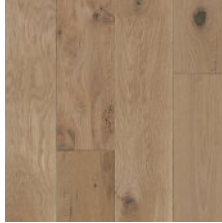

Bruce®

PHOTO: Classic Summer, White Oak, S6EK814S

FOLKLORE™ | ENGINEERED HARDWOOD

Genuine Wood. Modern Style.

Warm Up Your Space with the Timeless Grace of Hardwood

Like a reimagined tradition that reflects the personal tastes of each generation, comes a collection that combines heritage style and modern living. Folklore is a selection of quality-crafted engineered hardwood planks offered in two distinct species, a character-rich hickory and a cleaner white oak with subtle character. Enhanced with modern colors, the result is a soulful floor that sets the stage for every space.

- Fresh, modern colors in a trending 6" wide width with low gloss finish
- Choose between character-rich Hickory and the cleaner look of White Oak
- Durable engineered hardwood planks feature Dura-Luster® Plus coating for premium protection against scratches, scuffs and stains
- Includes Cleantivity® antimicrobial technology which inhibits the growth of bacteria

FOLKLORE™ | ENGINEERED HARDWOOD

WHITE OAK

Classic Summer
6" SGEK814S

Natural
6" SGEK804S

Nature Walk
6" SGEK824S

Tranquil Vibe
6" SGEH956S

Autumn Ridge
6" SGEH966S

Harborside Haven
6" SGEK844S

HICKORY

Natural
6" SGEH864S

Whiskey Run
6" SGEH874S

Mountain Shade
6" SGEH894S

FOLKLORE ENGINEERED

SPECIES	Hickory, White Oak	THICKNESS	1/2"	FACE VENEER	3 mm - Sawn	TEXTURE	Smooth
WIDTH	6"	GLOSS	Low	FINISH	Dura-Luster® Plus Urethane		
EDGE DETAIL	Micro-beveled edges and ends			LENGTH	96" max, 9" min		
INSTALLATION	Float, Glue, Staple Below / On / Above Ground Level			WARRANTY	50-Year Limited Residential and 3-Year Limited Light Commercial		
SQ FT PER CARTON	22.5	CARTONS PER PALLET	49	SQ FT PER PALLET	1,102.5	PALLETS PER TRUCK/CONTAINER	18