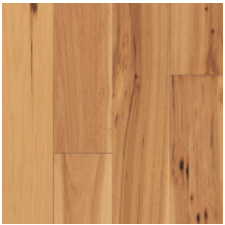

Bruce®

PHOTO: Classic Summer, White Oak, S6EK814S

FOLKLORE™ | ENGINEERED HARDWOOD

Genuine Wood. Modern Style.

Warm Up Your Space with the Timeless Grace of Hardwood

Like a reimagined tradition that reflects the personal tastes of each generation, comes a collection that combines heritage style and modern living. Folklore is a selection of quality-crafted engineered hardwood planks offered in two distinct species, a character-rich hickory and a cleaner white oak with subtle character. Enhanced with modern colors, the result is a soulful floor that sets the stage for every space.

- Fresh, modern colors in a trending 6" wide width with low gloss finish
- Choose between character-rich Hickory and the cleaner look of White Oak
- Durable engineered hardwood planks feature Dura-Luster® Plus coating for premium protection against scratches, scuffs and stains
- Includes Cleantivity® antimicrobial technology which inhibits the growth of bacteria

FOLKLORE™ | ENGINEERED HARDWOOD

WHITE OAK

Classic Summer
6" SGEK814S

Natural
6" SGEK804S

Nature Walk
6" SGEK824S

Tranquil Vibe
6" SGEH956S

Autumn Ridge
6" SGEH966S

Harborside Haven
6" SGEK844S

HICKORY

Natural
6" SGEH864S

Whiskey Run
6" SGEH874S

Mountain Shade
6" SGEH894S

FOLKLORE ENGINEERED

SPECIES	Hickory, White Oak	THICKNESS	1/2"	FACE VENEER	3 mm - Sawn	TEXTURE	Smooth
WIDTH	6"	GLOSS	Low	FINISH	Dura-Luster® Plus Urethane		
EDGE DETAIL	Micro-beveled edges and ends			LENGTH	96" max, 9" min		
INSTALLATION	Float, Glue, Staple Below / On / Above Ground Level			WARRANTY	50-Year Limited Residential and 3-Year Limited Light Commercial		
SQ FT PER CARTON	22.5	CARTONS PER PALLET	49	SQ FT PER PALLET	1,102.5	PALLETS PER TRUCK/CONTAINER	18