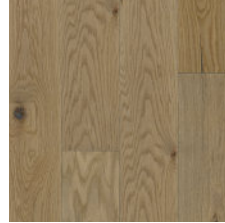

Bruce®

PHOTO: Classic Summer, White Oak, S6EK814S

FOLKLORE™ | ENGINEERED HARDWOOD

Genuine Wood. Modern Style.

Warm Up Your Space with the Timeless Grace of Hardwood

Like a reimagined tradition that reflects the personal tastes of each generation, comes a collection that combines heritage style and modern living. Folklore is a selection of quality-crafted engineered hardwood planks offered in two distinct species, a character-rich hickory and a cleaner white oak with subtle character. Enhanced with modern colors, the result is a soulful floor that sets the stage for every space.

FOLKLORE™ | ENGINEERED HARDWOOD

WHITE OAK

Classic Summer
6" SGEK814S

Natural
6" SGEK804S

Nature Walk
6" SGEK824S

Tranquil Vibe
6" SGEH956S

Autumn Ridge
6" SGEH966S

Harborside Haven
6" SGEK844S

HICKORY

Natural
6" SGEH864S

Whiskey Run
6" SGEH874S

Mountain Shade
6" SGEH894S

FOLKLORE ENGINEERED

SPECIES	Hickory, White Oak	THICKNESS	1/2"	FACE VENEER	3 mm - Sawn	TEXTURE	Smooth
WIDTH	6"	GLOSS	Low	FINISH	Dura-Luster® Plus Urethane		
EDGE DETAIL	Micro-beveled edges and ends			LENGTH	96" max, 9" min		
INSTALLATION	Float, Glue, Staple Below / On / Above Ground Level			WARRANTY	50-Year Limited Residential and 3-Year Limited Light Commercial		
SQ FT PER CARTON	22.5	CARTONS PER PALLET	49	SQ FT PER PALLET	1,102.5	PALLETS PER TRUCK/CONTAINER	18