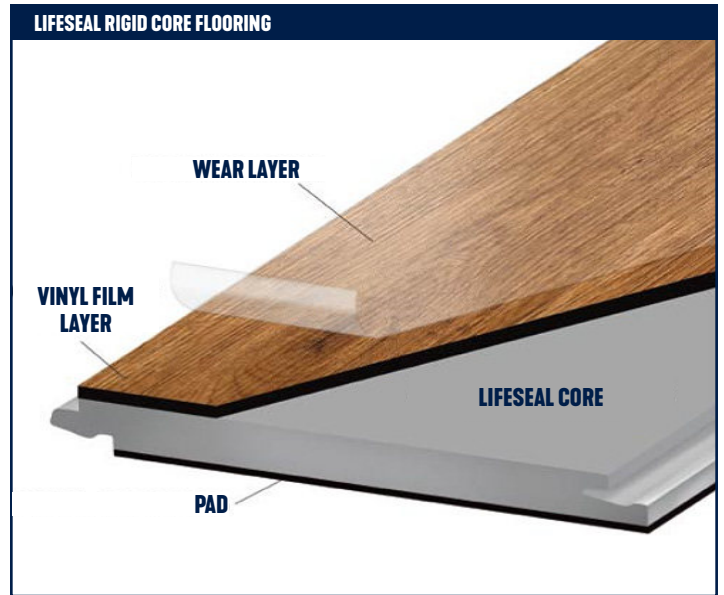

**100%
Waterproof**

**Scratch &
Dent Resistant**

**Kid & Pet
Friendly**

**Install on
Any Level**

Scan to learn more about
LifeSeal™ Flooring

Bruce®

LIFESEAL™ NATURE'S ENVY™ | RIGID CORE FLOORING

Nature Peak
27BM9201

PHOTO: Meadow Honey, 27BM9207

LIFESEAL™ NATURE'S ENVY™ | RIGID CORE FLOORING

	LIFESEAL NATURE'S ENVY
APPEARANCE	Oak, Pine, Teak
STRUCTURE	Vinyl Film + LifeSeal Core + Pad
SIZE	9.06" x 60"
THICKNESS	7 mm = 6 mm + 1 mm pad attached
WEAR LAYER	20 mil
EMBOSSING	Wood Grain
GLOSS	Matte
LOCK PROFILE	Uniclic
EDGE DETAIL	Micro-beveled edges and ends
BOARD TO BOARD VARIATION	More
INSTALLATION	NO ACCLIMATION REQUIRED Locking, Below / On / Above Ground Level Optional Installation: Glue Down – Bruce® TuffLink™ Residential Resilient Adhesive
WARRANTY	Lifetime Limited Warranty, Residential Use and 15-Year Limited Warranty, Light Commercial Use